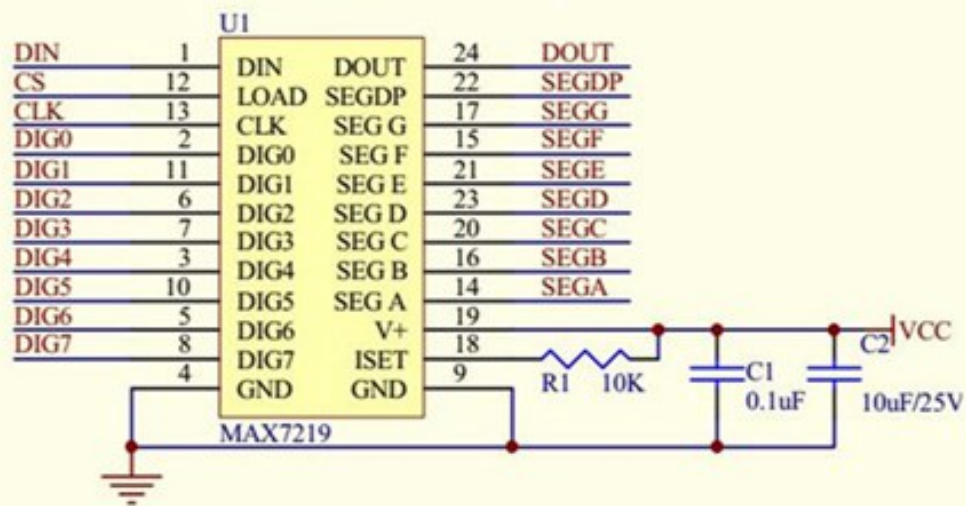

8*8 Dot Matrix

Input

Output

Cable Length: 200mm