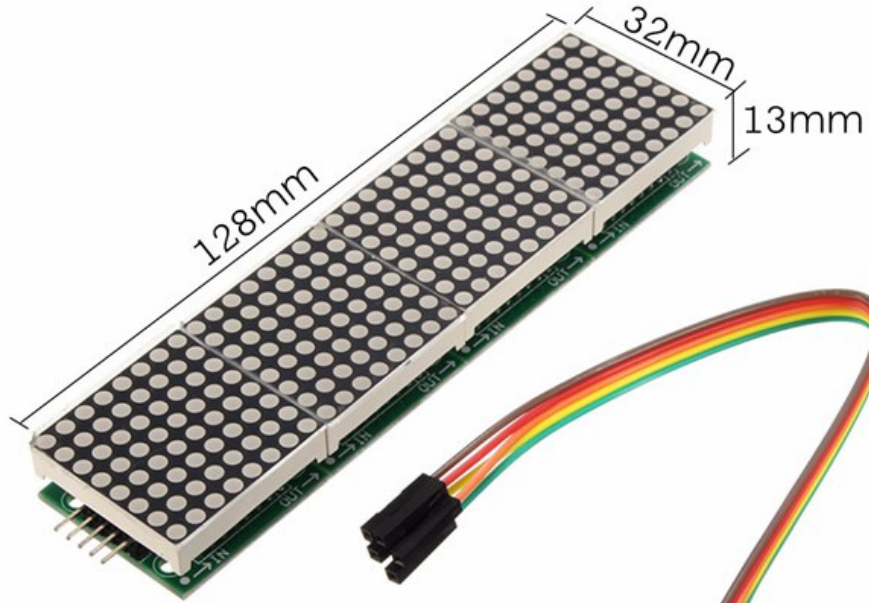

8*8 Dot Matrix

Input

Output

Cable Length: 200mm