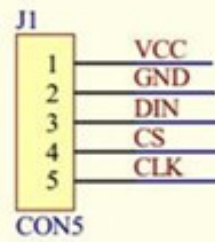

8*8 Dot Matrix

Input

Output

Cable Length: 200mm