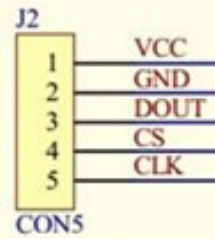

8*8 Dot Matrix

Input

Output

Cable Length: 200mm